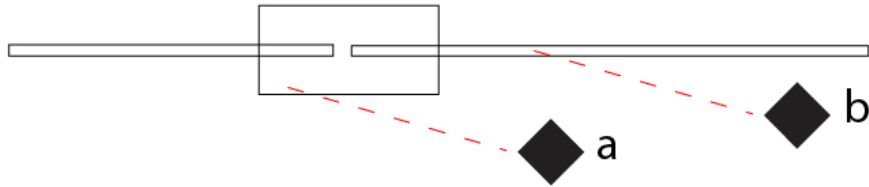

SPILO 2 ROD RECESSED

D46029-

PROJECT
TYPE
SPECIFIER
QUANTITY
DATE

D