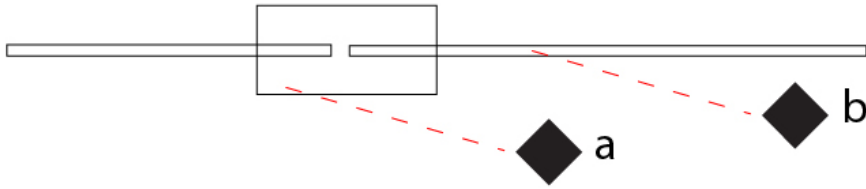

SPILLO 2 ROD RECESSED

D46030-

PROJECT	_____
TYPE	_____
SPECIFIER	_____
QUANTITY	_____
DATE	_____

D