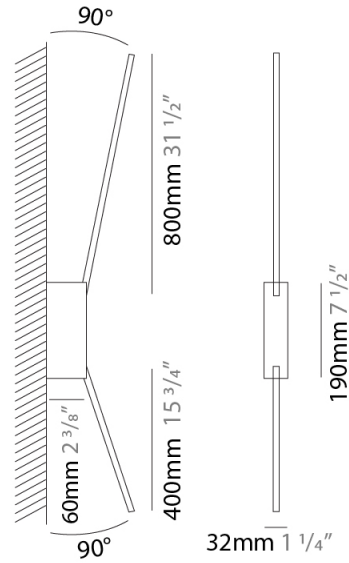

PROJECT	_____
TYPE	_____
SPECIFIER	_____
QUANTITY	_____
DATE	_____

SPILLO 2 ROD SURFACE

D42047- _____ - _____
base number   Color   Finish
                         Temperature   Options

1. To build a product code in our configurator select the specify button on the base model # product page
2. To build a manual product code on this datasheet choose from the options listed below in blue font and add the suffix to the base model #

GENERAL

Series: Spillo
Subseries: Spillo 2 Rod
Brand: Icone
Division: Design
Mounting Type: Surface
Mounting Location: Wall
Subcategory: Ambient

PHYSICAL

Shape: Rectangle
Width (mm): 32
Width (in): 1 1/4
Height (mm): 1390
Height (in): 54 3/4
Extension (mm): 860
Extension (in): 33 7/8
Light Distribution: Direct / Indirect
Fixture Finish: WHI / WHC / BLK / BGD
Fixture Material: Brass

ELECTRICAL

Lamp Type: LED
Total Output Wattage (W): 15.36
Dimming: 0-10V Dimming
Driver Included: Yes
Driver Location: Integrated
Driver Type: Constant Current - 120Vac - non-dimming
Driver Class: Class 2
Input Voltage (V): 120 - 277
Output Voltage (V): 12
Upon Request: (Not included - see components) Remote: 0-10Vdc dimming / 277Vac

LED

Color Temperature (°K): 2700 / 3000
Nominal Lumen (lm): 1320
CRI: >90 CRI
Lamp Life (hrs): 50000

OPTICAL

Adjustability: Tilt 90°

RATINGS AND CERTIFICATIONS

Certified By: Certified for North American Standards
IP rating: IP20