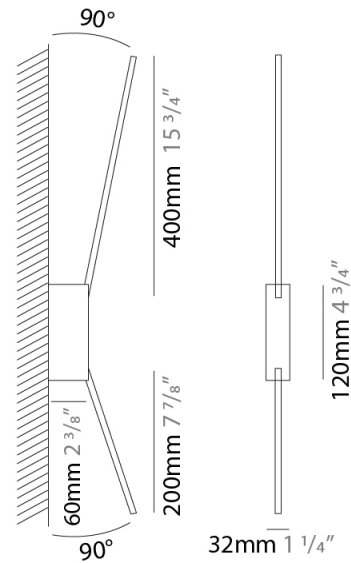

SPILLO 2 ROD SURFACE

D42055- -

base number
Color   Temperature   Finish   Options

PROJECT
TYPE
SPECIFIER
QUANTITY
DATE

1. To build a product code in our configurator select the specify button on the base model # product page
2. To build a manual product code on this datasheet choose from the options listed below in blue font and add the suffix to the base model #

GENERAL

Series: Spillo
Subseries: Spillo 2 Rod
Brand: Icone
Division: Design
Mounting Type: Surface
Mounting Location: Wall
Subcategory: Ambient

PHYSICAL

Shape: Rectangle
Width (mm): 32
Width (in): 1 1/4
Height (mm): 720
Height (in): 28 3/8
Extension (mm): 460
Extension (in): 18 1/8
Light Distribution: Direct / Indirect
Fixture Finish: WHI / WHC / BLK / BGD
Fixture Material: Brass

ELECTRICAL

Lamp Type: LED
Total Output Wattage (W): 7.44
Dimming: 0-10V Dimming
Driver Included: Yes
Driver Location: Integrated
Driver Type: Constant Voltage - 120Vac
Driver Class: Class 2
Input Voltage (V): 120 - 277
Output Voltage (V): 12
Upon Request: (Not included - see components) Remote: 0-10Vdc dimming / Non-dimming 120/277Vac

LED

Color Temperature (°K): 2700 / 3000
Nominal Lumen (lm): 660
CRI: >90 CRI

OPTICAL

Adjustability: Tilt 90°

RATINGS AND CERTIFICATIONS

Certified By: Certified for North American Standards
IP rating: IP20