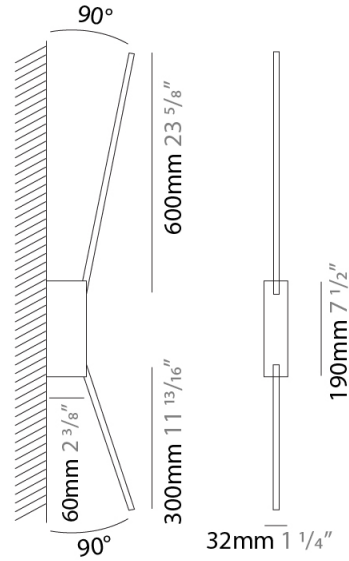

PROJECT	
TYPE	
SPECIFIER	
QUANTITY	
DATE	

SPILLO 2 ROD SURFACE

D42046- -

base number   Color   Finish
Temperature   Options

1. To build a product code in our configurator select the specify button on the base model # product page
2. To build a manual product code on this datasheet choose from the options listed below in blue font and add the suffix to the base model #

GENERAL

Series: Spillo
Subseries: Spillo 2 Rod
Brand: Icone
Division: Design
Mounting Type: Surface
Mounting Location: Wall
Subcategory: Ambient

PHYSICAL

Shape: Rectangle
Width (mm): 32
Width (in): 1 ¼
Height (mm): 1090
Height (in): 42 15/16
Extension (mm): 660
Extension (in): 26
Light Distribution: Direct / Indirect
Fixture Finish: WHI / WHC / BLK / BGD
Fixture Material: Brass

ELECTRICAL

Lamp Type: LED
Total Output Wattage (W): 11.88
Dimming: Non-Dimmable
Driver Included: Yes
Driver Location: Integrated
Driver Type: Constant Voltage - 120 / 277Vac
Driver Class: Class 2
Input Voltage (V): 120 - 277
Output Voltage (V): 12
Upon Request: (Not included - see components) Remote: 0-10Vdc dimming

LED

Color Temperature (°K): 2700 / 3000
Nominal Lumen (lm): 990
CRI: >90 CRI
Lamp Life (hrs): 50000

OPTICAL

Adjustability: Tilt 90°

RATINGS AND CERTIFICATIONS

Certified By: Certified for North American Standards
IP rating: IP20