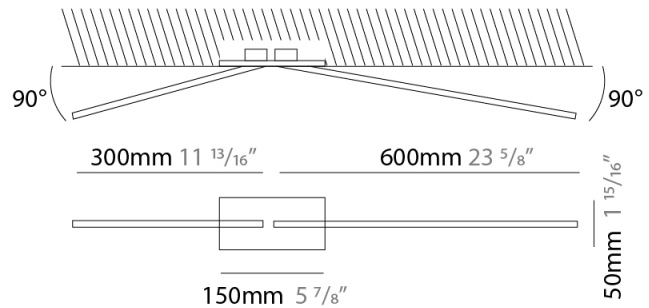

PROJECT	
TYPE	
SPECIFIER	
QUANTITY	
DATE	

SPILLO 2 ROD RECESSED

D46030- -

base number   Color   Finish
Temperature   Options

1. To build a product code in our configurator select the specify button on the base model # product page
2. To build a manual product code on this datasheet choose from the options listed below in blue font and add the suffix to the base model #

GENERAL

Series: Spillo
Subseries: Spillo 2 Rod
Brand: Icone
Division: Design
Mounting Type: Recessed
Mounting Location: Ceiling
Subcategory: Ambient

PHYSICAL

Shape: Rectangle
Length (mm): 50
Length (in): 1 ¹⁵/₁₆
Width (mm): 900
Width (in): 35 ⁷/₁₆
Height (mm): 600
Height (in): 23 ⁵/₈
Light Distribution: Adjustable
Fixture Finish: WHI / BLK / CHR / BGD
Fixture Material: Brass

ELECTRICAL

Lamp Type: LED
Total Output Wattage (W): 11.88
Dimming: 0-10V Dimming
Driver Included: No
Driver Location: Remote
Driver Type: Constant Voltage - 120Vac
Driver Class: Class 2
Input Voltage (V): 120
Output Voltage (V): 12
Upon Request: (Not included, see components) 0-10Vdc dimming / 277Vac

LED

Color Temperature (°K): 2700 / 3000
Nominal Lumen (lm): 990
CRI: >90 CRI
Lamp Life (hrs): 50000

OPTICAL

Adjustability: Tilt 90°

RATINGS AND CERTIFICATIONS

Certified By: Certified for North American Standards
IP rating: IP20