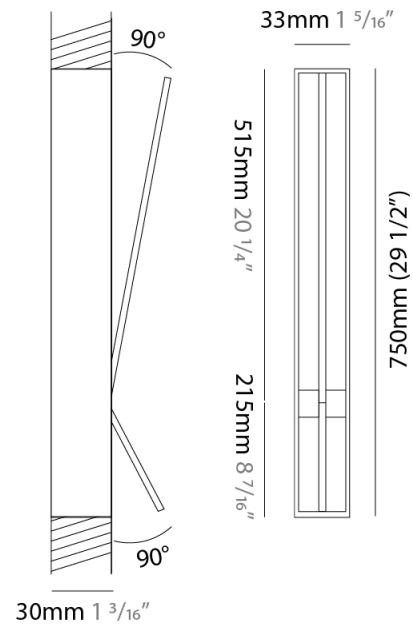

PROJECT	_____
TYPE	_____
SPECIFIER	_____
QUANTITY	_____
DATE	_____

SPILLO 2 ROD RECESSED

D46026- _____ - _____

base number   Color   Finish
Temperature   Options

1. To build a product code in our configurator select the specify button on the base model # product page
2. To build a manual product code on this datasheet choose from the options listed below in blue font and add the suffix to the base model #

GENERAL

Series: Spillo
Subseries: Spillo 2 Rod
Brand: Icone
Division: Design
Mounting Type: Recessed
Mounting Location: Wall
Subcategory: Ambient

PHYSICAL

Shape: Rectangle
Width (mm): 33
Width (in): 1 ⁵/₁₆
Height (mm): 750
Height (in): 29 ¹/₂
Min. Recessing Depth (mm): 30
Min. Recessing Depth (in): 1 ³/₁₆
Light Distribution: Adjustable
[Fixture Finish: WHI / BLK / CHR / BGD](#)
Fixture Material: Brass

ELECTRICAL

Lamp Type: LED
Total Output Wattage (W): 9.24
Dimming: 0-10V Dimming
Driver Included: No
Driver Location: Remote
Driver Type: Constant Voltage - 120Vac
Driver Class: Class 2
Input Voltage (V): 120 - 277
Output Voltage (V): 12
Upon Request: (Not included, see components) 0-10Vdc dimming / 277Vac

LED

[Color Temperature (°K): 2700 / 3000](#)
Nominal Lumen (lm): 770
CRI: >90 CRI
Lamp Life (hrs): 50000

OPTICAL

Adjustability: Tilt 90°

RATINGS AND CERTIFICATIONS

Certified By: Certified for North American Standards
IP rating: IP20