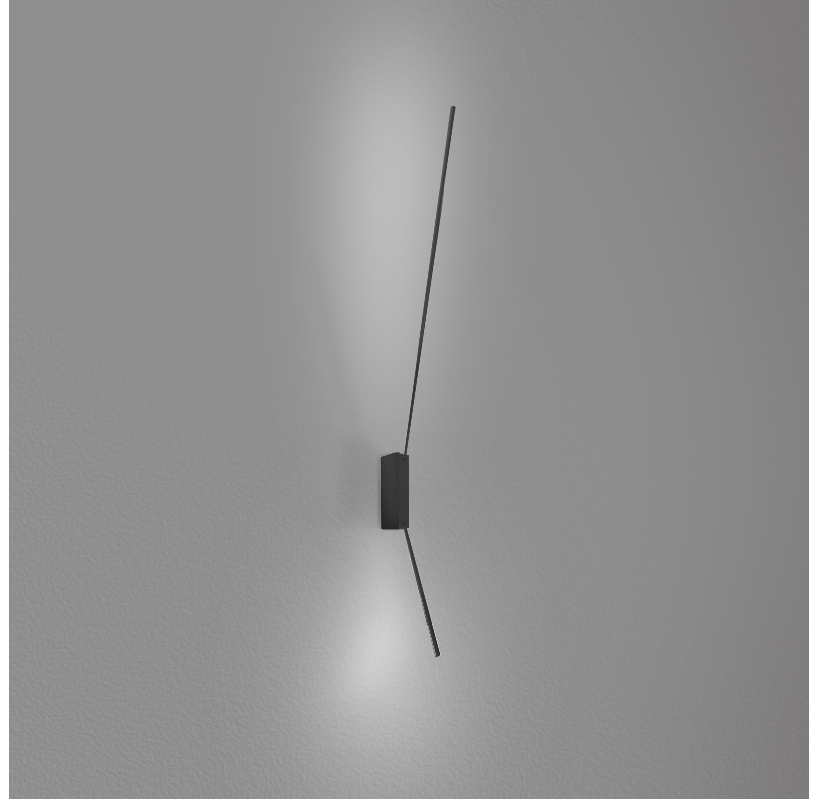

PROJECT	
TYPE	
SPECIFIER	
QUANTITY	
DATE	

SPILLO 2 ROD SURFACE

D42046- -

base number   Color   Finish
Temperature   Options

1. To build a product code in our configurator select the specify button on the base model # product page
2. To build a manual product code on this datasheet choose from the options listed below in blue font and add the suffix to the base model #

GENERAL

Series: Spillo
Subseries: Spillo 2 Rod
Brand: Icone
Division: Design
Mounting Type: Surface
Mounting Location: Wall
Subcategory: Ambient

PHYSICAL

Shape: Rectangle
Width (mm): 32
Width (in): 1 ¼
Height (mm): 1090
Height (in): 42 15/16
Extension (mm): 660
Extension (in): 26
Light Distribution: Direct / Indirect
Fixture Finish: WHI / WHC / BLK / BGD
Fixture Material: Brass

ELECTRICAL

Lamp Type: LED
Total Output Wattage (W): 11.88
Dimming: Non-Dimmable
Driver Included: Yes
Driver Location: Integrated
Driver Type: Constant Voltage - 120 / 277Vac
Driver Class: Class 2
Input Voltage (V): 120 - 277
Output Voltage (V): 12
Upon Request: (Not included - see components) Remote: 0-10Vdc dimming

LED

Color Temperature (°K): 2700 / 3000
Nominal Lumen (lm): 990
CRI: >90 CRI
Lamp Life (hrs): 50000

OPTICAL

Adjustability: Tilt 90°

RATINGS AND CERTIFICATIONS

Certified By: Certified for North American Standards
IP rating: IP20