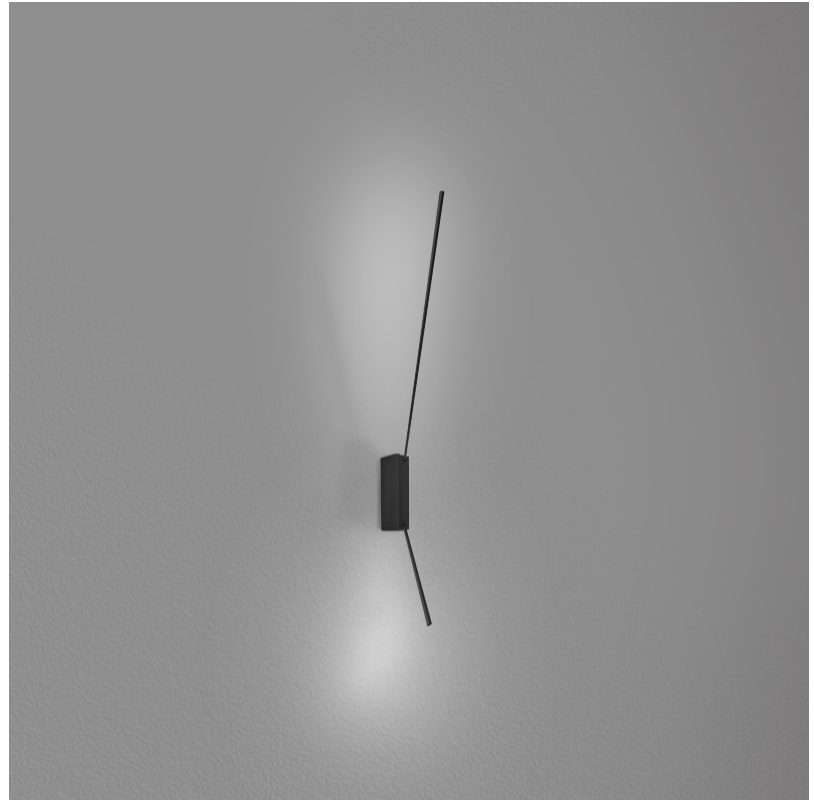

## SPILLO 2 ROD SURFACE

**D42046-** -

base number    Color    Finish  
 Temperature    Options

- To build a product code in our configurator select the specify button on the base model # product page
- To build a manual product code on this datasheet choose from the options listed below in blue font and add the suffix to the base model #

### GENERAL

Series: Spillo  
 Subseries: Spillo 2 Rod  
 Brand: Icone  
 Division: Design  
 Mounting Type: Surface  
 Mounting Location: Wall  
 Subcategory: Ambient

**GENERAL**

Series: Spillo  
 Subseries: Spillo 2 Rod  
 Brand: Icone  
 Division: Design  
 Mounting Type: Surface  
 Mounting Location: Wall  
 Subcategory: Ambient

**PHYSICAL**

Shape: Rectangle  
 Width (mm): 32  
 Width (in): 1 1/4  
 Height (mm): 720  
 Height (in): 28 3/8  
 Extension (mm): 460  
 Extension (in): 18 1/8  
 Light Distribution: Direct / Indirect  
 Fixture Finish: WHI / WHC / BLK / BGD  
 Fixture Material: Brass

**LED**

Color Temperature (°K): 2700 / 3000  
 Nominal Lumen (lm): 660  
 CRI: >90 CRI

**OPTICAL**

Adjustability: Tilt 90°

**RATINGS AND CERTIFICATIONS**

Certified By: Certified for North American Standards  
 IP rating: IP20