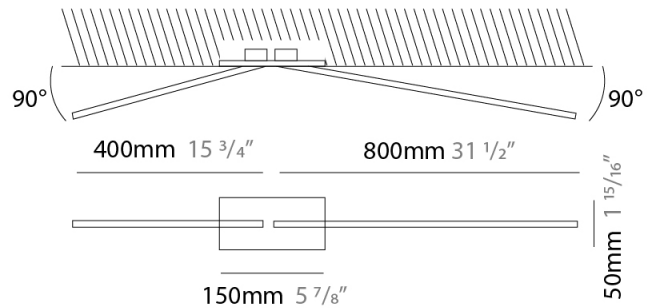

SPILLO 2 ROD RECESSED

D46031- _____ - _____
base number   Color   Finish
                         Temperature   Options

1. To build a product code in our configurator select the specify button on the base model # product page
2. To build a manual product code on this datasheet choose from the options listed below in blue font and add the suffix to the base model #

GENERAL

Series: Spillo
Subseries: Spillo 2 Rod
Brand: Icone
Division: Design
Mounting Type: Recessed
Mounting Location: Ceiling
Subcategory: Ambient

PHYSICAL

Shape: Rectangle
Length (mm): 50
Length (in): 1 ¹⁵/₁₆
Width (mm): 1200
Width (in): 47 ¹/₄
Height (mm): 800
Height (in): 31 ¹/₂
Light Distribution: Adjustable
Fixture Finish: WHI / BLK / CHR / BGD
Fixture Material: Brass

ELECTRICAL

Lamp Type: LED
Total Output Wattage (W): 15.36
Dimming: 0-10V Dimming
Driver Included: No
Driver Location: Remote
Driver Type: Constant Voltage - 120Vac
Driver Class: Class 2
Input Voltage (V): 120 - 277
Output Voltage (V): 12
Upon Request: (Not included, see components) 0-10Vdc dimming / 277Vac

LED

Color Temperature (°K): 2700 / 3000
Nominal Lumen (lm): 1320
CRI: >90 CRI
Lamp Life (hrs): 50000

OPTICAL

Adjustability: Tilt 90°

RATINGS AND CERTIFICATIONS

Certified By: Certified for North American Standards
IP rating: IP20