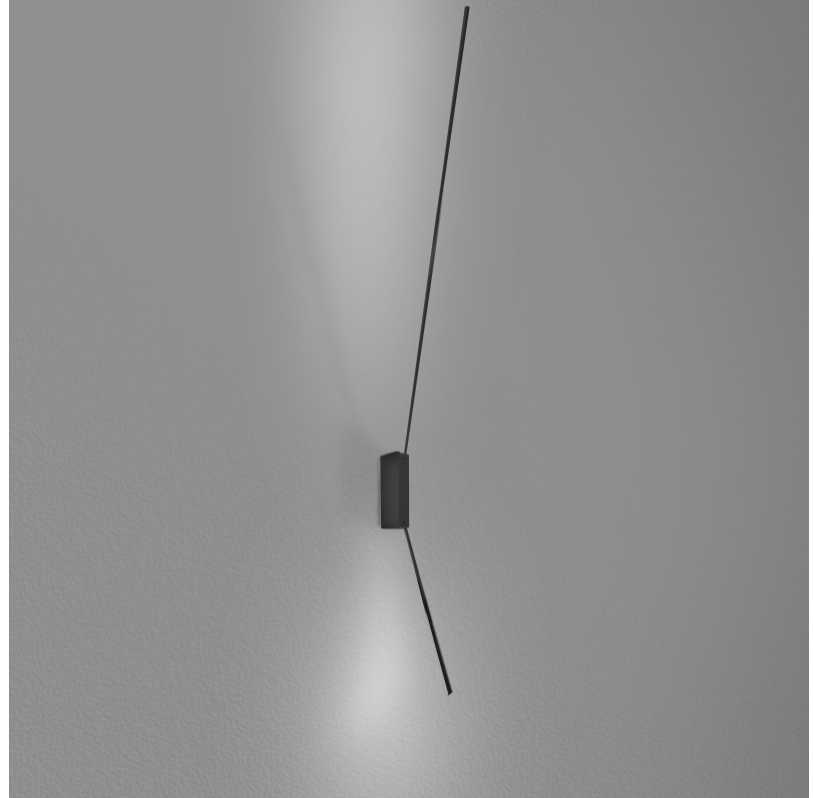

PROJECT	_____
TYPE	_____
SPECIFIER	_____
QUANTITY	_____
DATE	_____

SPILLO 2 ROD SURFACE

D42047- _____ - _____
base number   Color   Finish
                         Temperature   Options

1. To build a product code in our configurator select the specify button on the base model # product page
2. To build a manual product code on this datasheet choose from the options listed below in blue font and add the suffix to the base model #

GENERAL

Series: Spillo
Subseries: Spillo 2 Rod
Brand: Icone
Division: Design
Mounting Type: Surface
Mounting Location: Wall
Subcategory: Ambient

PHYSICAL

Shape: Rectangle
Width (mm): 32
Width (in): 1 1/4
Height (mm): 1390
Height (in): 54 3/4
Extension (mm): 860
Extension (in): 33 7/8
Light Distribution: Direct / Indirect
Fixture Finish: WHI / WHC / BLK / BGD
Fixture Material: Brass

ELECTRICAL

Lamp Type: LED
Total Output Wattage (W): 15.36
Dimming: 0-10V Dimming
Driver Included: Yes
Driver Location: Integrated
Driver Type: Constant Current - 120Vac - non-dimming
Driver Class: Class 2
Input Voltage (V): 120 - 277
Output Voltage (V): 12
Upon Request: (Not included - see components) Remote: 0-10Vdc dimming / 277Vac

LED

Color Temperature (°K): 2700 / 3000
Nominal Lumen (lm): 1320
CRI: >90 CRI
Lamp Life (hrs): 50000

OPTICAL

Adjustability: Tilt 90°

RATINGS AND CERTIFICATIONS

Certified By: Certified for North American Standards
IP rating: IP20