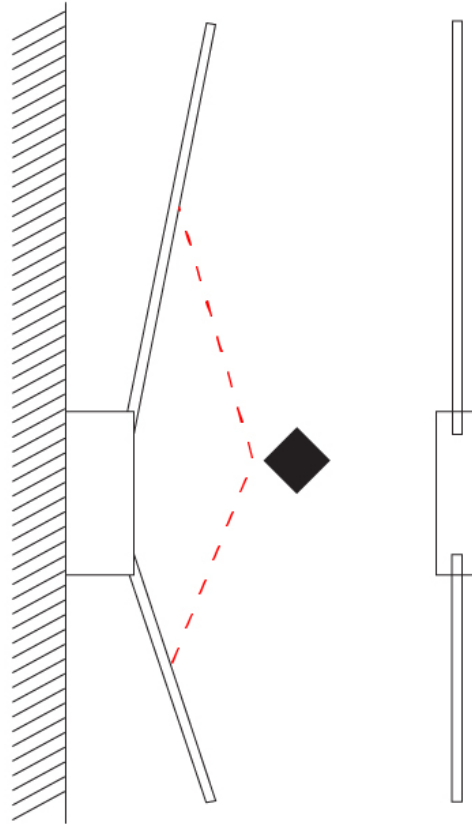

SPILO 2 ROD SURFACE

D42055-

PROJECT _____

TYPE _____

SPECIFIER _____

QUANTITY _____

DATE _____