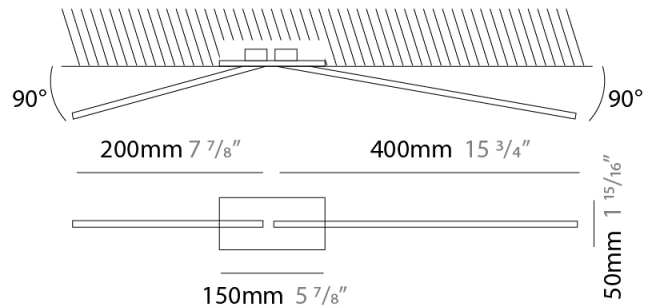

PROJECT	_____
TYPE	_____
SPECIFIER	_____
QUANTITY	_____
DATE	_____

SPILLO 2 ROD RECESSED

D46029- _____ - _____

base number   Color   Finish
Temperature   Options

1. To build a product code in our configurator select the specify button on the base model # product page
2. To build a manual product code on this datasheet choose from the options listed below in blue font and add the suffix to the base model #

GENERAL

Series: Spillo
Subseries: Spillo 2 Rod
Brand: Icone
Division: Design
Mounting Type: Recessed
Mounting Location: Ceiling
Subcategory: Ambient

PHYSICAL

Shape: Rectangle
Length (mm): 50
Length (in): 1 ¹⁵/₁₆
Width (mm): 600
Width (in): 23 ⁵/₆
Height (mm): 400
Height (in): 15 ³/₄
Light Distribution: Adjustable
Fixture Finish: WHI / BLK / CHR / BGD
Fixture Material: Brass

ELECTRICAL

Lamp Type: LED
Total Output Wattage (W): 7.44
Dimming: 0-10V Dimming
Driver Included: No
Driver Location: Remote
Driver Type: Constant Voltage - 120Vac
Driver Class: Class 2
Input Voltage (V): 120 - 277
Output Voltage (V): 12
Upon Request: (Not included, see components) 0-10Vdc dimming / 277Vac

LED

Color Temperature (°K): 2700 / 3000
Nominal Lumen (lm): 660
CRI: >90 CRI
Lamp Life (hrs): 50000

OPTICAL

Adjustability: Tilt 90°

RATINGS AND CERTIFICATIONS

Certified By: Certified for North American Standards
IP rating: IP20